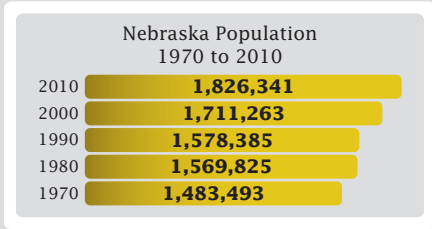

2010 Census: Nebraska Profile

Population Density by Census Tract

State Race* Breakdown

Hispanic or Latino (of any race) makes up **9.2%** of the state population.

Population by Sex and Age

Housing Tenure

People per Square Mile by Census Tract