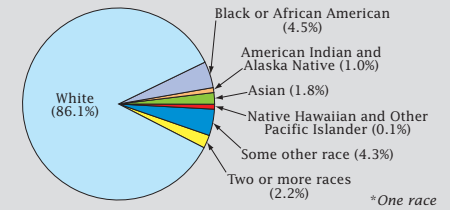

2010 Census: Nebraska Profile

Population Density by Census Tract

State Race* Breakdown

Hispanic or Latino (of any race) makes up **9.2%** of the state population.

Population by Sex and Age

Housing Tenure

People per Square Mile by Census Tract