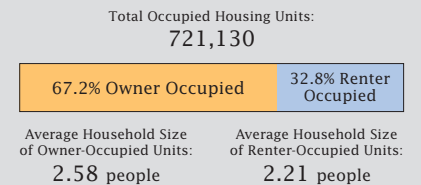

2010 Census: Nebraska Profile

Population Density by Census Tract

State Race* Breakdown

Hispanic or Latino (of any race) makes up **9.2%** of the state population.

Population by Sex and Age

Housing Tenure

People per Square Mile by Census Tract