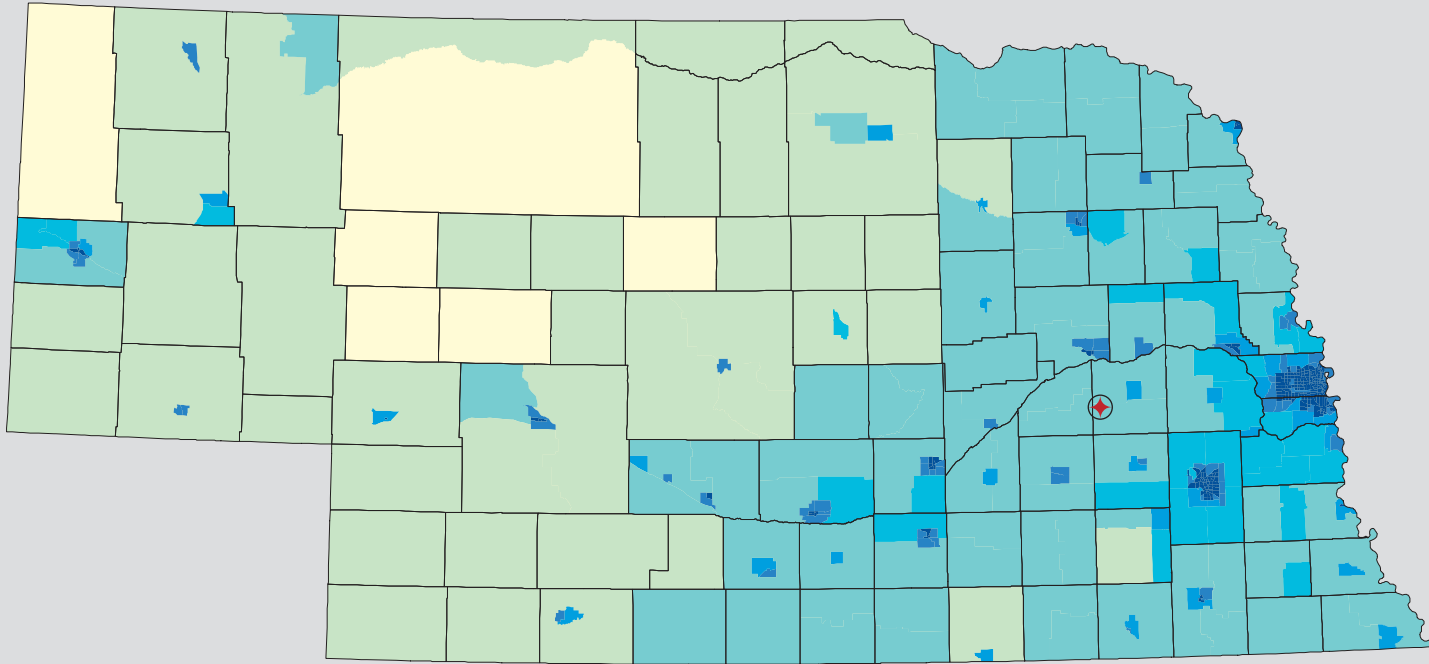

2010 Census: Nebraska Profile

Population Density by Census Tract

State Race* Breakdown

Hispanic or Latino (of any race) makes up **9.2%** of the state population.

Population by Sex and Age

Housing Tenure

People per Square Mile by Census Tract