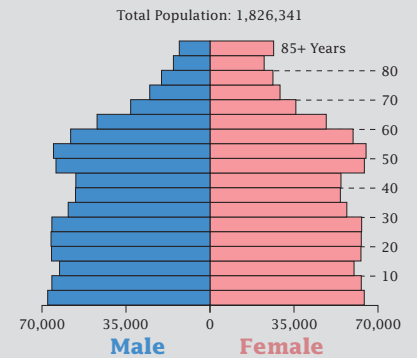

2010 Census: Nebraska Profile

Population Density by Census Tract

State Race* Breakdown

Hispanic or Latino (of any race) makes up **9.2%** of the state population.

Population by Sex and Age

Housing Tenure

People per Square Mile by Census Tract