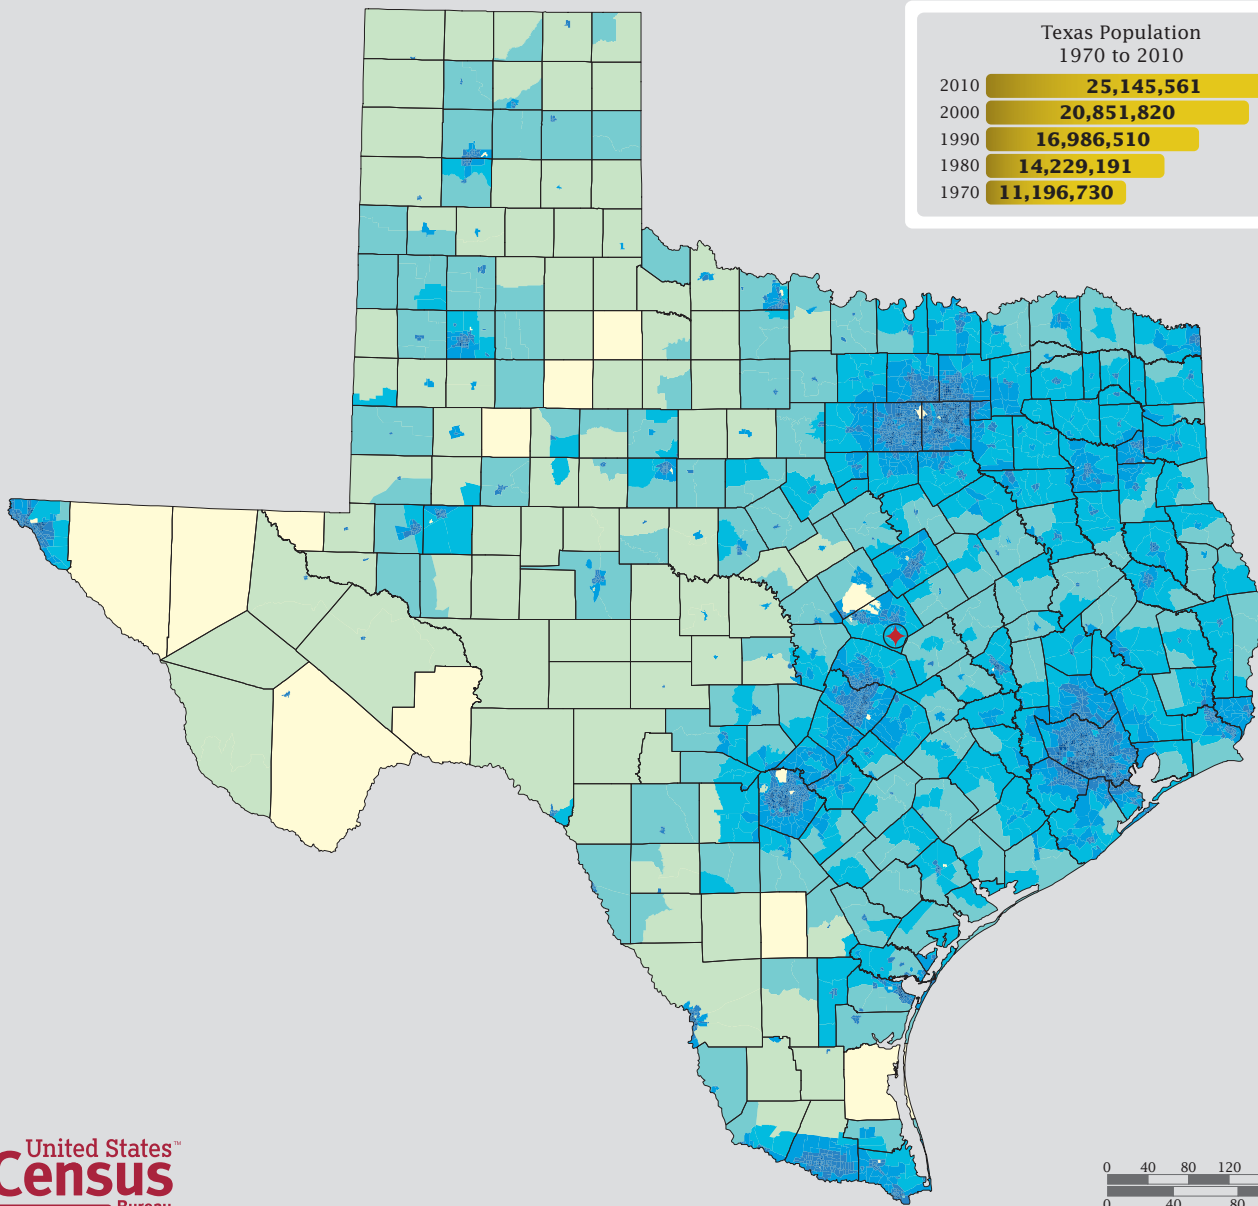

2010 Census: Texas Profile

Population Density by Census Tract

Texas Population 1970 to 2010

2010	25,145,561
2000	20,851,820
1990	16,986,510
1980	14,229,191
1970	11,196,730

State Race* Breakdown

Hispanic or Latino (of any race) makes up **37.6%** of the state population.

Population by Sex and Age

Housing Tenure

People per Square Mile by Census Tract