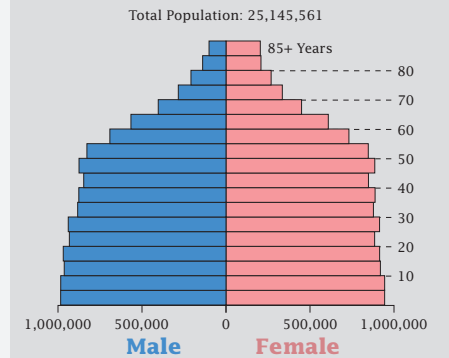

2010 Census: Texas Profile

Population Density by Census Tract

Texas Population 1970 to 2010

2010	25,145,561
2000	20,851,820
1990	16,986,510
1980	14,229,191
1970	11,196,730

State Race* Breakdown

Hispanic or Latino (of any race) makes up **37.6%** of the state population.

Population by Sex and Age

Housing Tenure

People per Square Mile by Census Tract