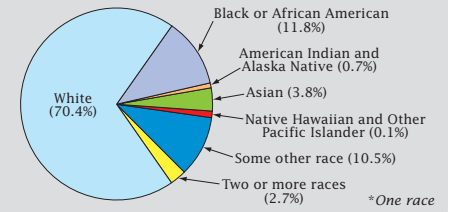

2010 Census: Texas Profile

Population Density by Census Tract

Texas Population 1970 to 2010

2010	25,145,561
2000	20,851,820
1990	16,986,510
1980	14,229,191
1970	11,196,730

State Race* Breakdown

Hispanic or Latino (of any race) makes up **37.6%** of the state population.

Population by Sex and Age

Housing Tenure

People per Square Mile by Census Tract